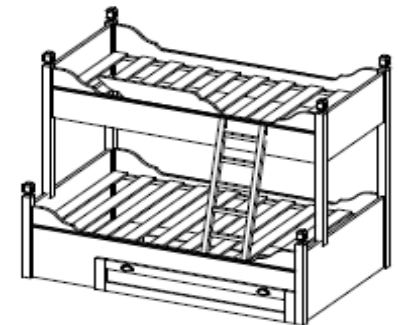

BUNK BED

Code: 110090120
 1800x1295x2095
 Mattress dimensions: 900/1200x2000
 973 EUR
 Code: 110090150
 1800x1595x2095
 Mattress dimensions: 900/1500x2000
 1010 EUR

BUNK BED WITH 2 DRAWER

Code: 11R290120
 1800x1295x2095
 Mattress dimensions: 900/1200x2000
 1305 EUR
 Code: 11R290150
 1800x1595x2095
 Mattress dimensions: 900/1500x2000
 1353 EUR

BUNK BED WITH DRAWER ON LEFT SIDE

Code: 11L190120
 1800x1295x2095
 Mattress dimensions: 900/1200x2000
 1117 EUR
 Code: 11L190150
 1800x1595x2095
 Mattress dimensions: 900/1500x2000
 1154 EUR

BUNK BED WITH DRAWER ON RIGHT SIDE