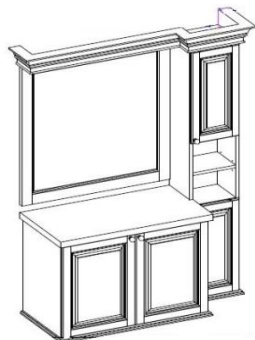

BATHROOM FURNITURE SET

Code: 4D4M137
1800x1370x500

804 EUR