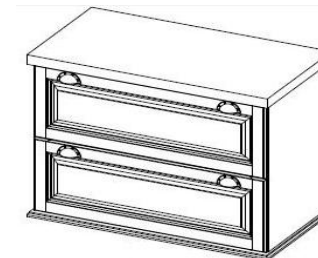

CABINET FOR SINK

Code: 4F263
680x630x500

474 EUR

Code: 4F293
680x930x500

545 EUR

Code: 4F2123
680x1230x500

616 EUR