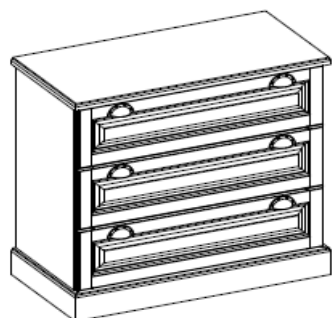

168 EUR

NIGHT TABLE

Code: 14F0D145
600x450x360

142 EUR

CHEST OF 3 DRAWERS

Code: 12F390
810x900x450

460 EUR

CHEST OF 5 DRAWERS