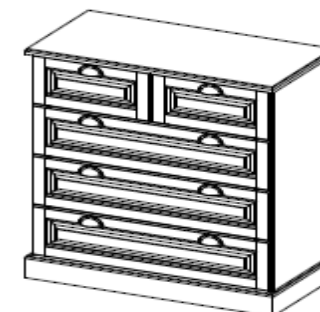

168 EUR

NIGHT TABLE

Code: 14F0D145
600x450x360

142 EUR

CHEST OF 3 DRAWERS

Code: 12F390
810x900x450

460 EUR

CHEST OF 5 DRAWERS