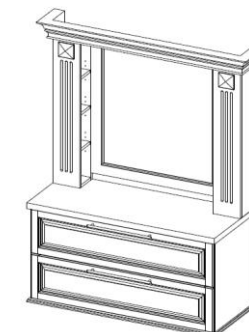

684 EUR

BATHROOM FURNITURE SET

Code: 4D4M137
1800x1370x500

804 EUR

BATHROOM FURNITURE SET

Code: 4F2MS137
1800x1370x500

869 EUR

ALL PRICES DO NOT INCLUDE VAT, DELIVERY AND ASSEMBLING. PRICES ARE VALID FOR PINE WOOD EXCEPT IT'S MARKET OTHER. FURNITURE FITTINGS BLUM MOVENTO. COLOR WHITE. MEASUREMENTS HxWxD.