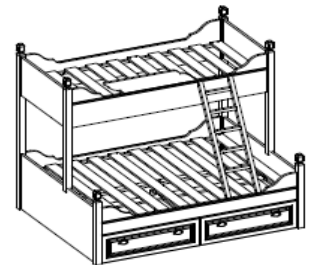

BUNK BED WITH 2 DRAWER

Code: 11R290120
1800x1295x2095
Mattress dimensions: 900/1200x2000
1305 EUR
Code: 11R290150
1800x1595x2095
Mattress dimensions: 900/1500x2000
1353 EUR