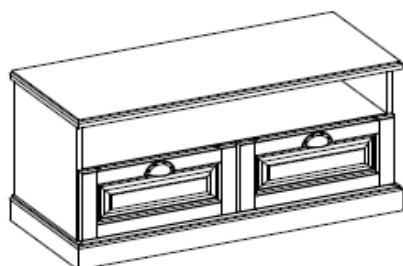

TV TABLE

Code: 25F2100
500x1000x420

392 EUR