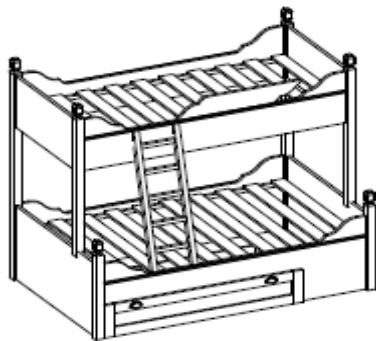

BUNK BED

Code: 110090120
 1800x1295x2095
 Mattress dimensions: 900/1200x2000
 973 EUR
 Code: 110090150
 1800x1595x2095
 Mattress dimensions: 900/1500x2000
 1010 EUR

BUNK BED WITH 2 DRAWER

Code: 11R290120
 1800x1295x2095
 Mattress dimensions: 900/1200x2000
 1305 EUR
 Code: 11R290150
 1800x1595x2095
 Mattress dimensions: 900/1500x2000
 1353 EUR

BUNK BED WITH DRAWER ON LEFT SIDE

Code: 11L190120
 1800x1295x2095
 Mattress dimensions: 900/1200x2000
 1117 EUR
 Code: 11L190150
 1800x1595x2095
 Mattress dimensions: 900/1500x2000
 1154 EUR

BUNK BED WITH DRAWER ON RIGHT SIDE